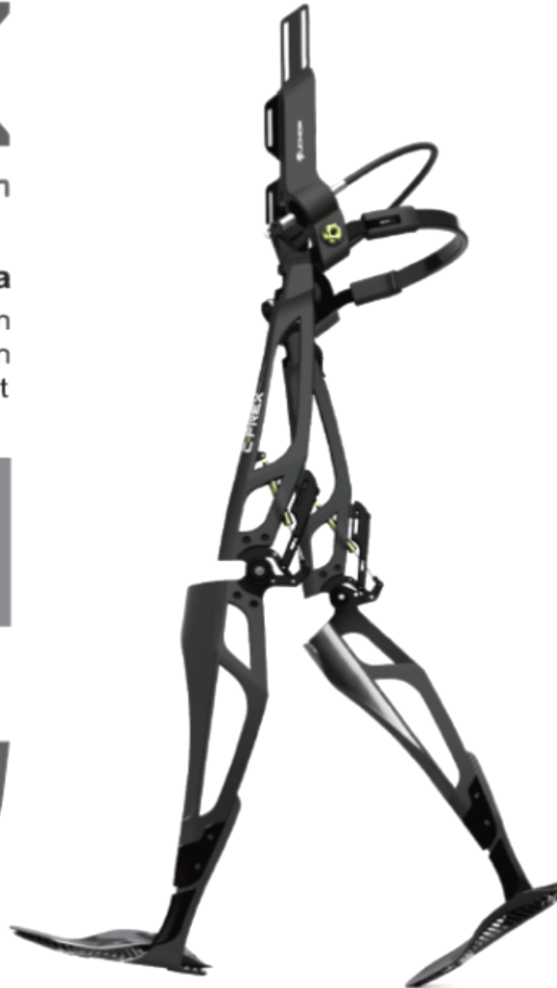

C-FREX

Carbon-Fiber Reinforced Exoskeleton

Exoskeleton for complete paraplegia

- Dynamic Hip-Knee duplex pendulum motion
- Carbon-induced-spring-like ankle function
- No power, no motor, lightweight - comfy fit

Visit our booth:
Sands Expo, Hall D, #45923

keep walking

Our goal is to provide an opportunity to walk for persons with spinal cord injury

Contact:

2048-1, Kamitome, Miyoshi-machi, Iruma-gun, Saitama, 354-0045 JAPAN
Tel: +81-49-274-3030 Contact form: <http://uchida-k.co.jp/eng/contactform/>

CES January 7-10 2020

City View Map To Downtown Las Vegas

Tech East

Tech West

Tech South

CES 2020 Exhibit Hours

Day	Hours
Tuesday, January 7	10 AM-6 PM
Wednesday, January 8	9 AM-6 PM
Thursday, January 9	9 AM-6 PM
Friday, January 10	9 AM-4 PM

C Space at ARIA Exhibit Hours

Day	Hours
Tuesday, January 7	9 AM-5 PM
Wednesday, January 8	9 AM-5 PM
Thursday, January 9	9 AM-5 PM

Key

- CS: C Space Shuttle
- TE: Tech Express
- Las Vegas Monorail
- Hotel

Explore CES marketplaces and exhibit venues at CES.tech.
As of Nov. 20, 2019. Locations subject to change. Map not to scale.